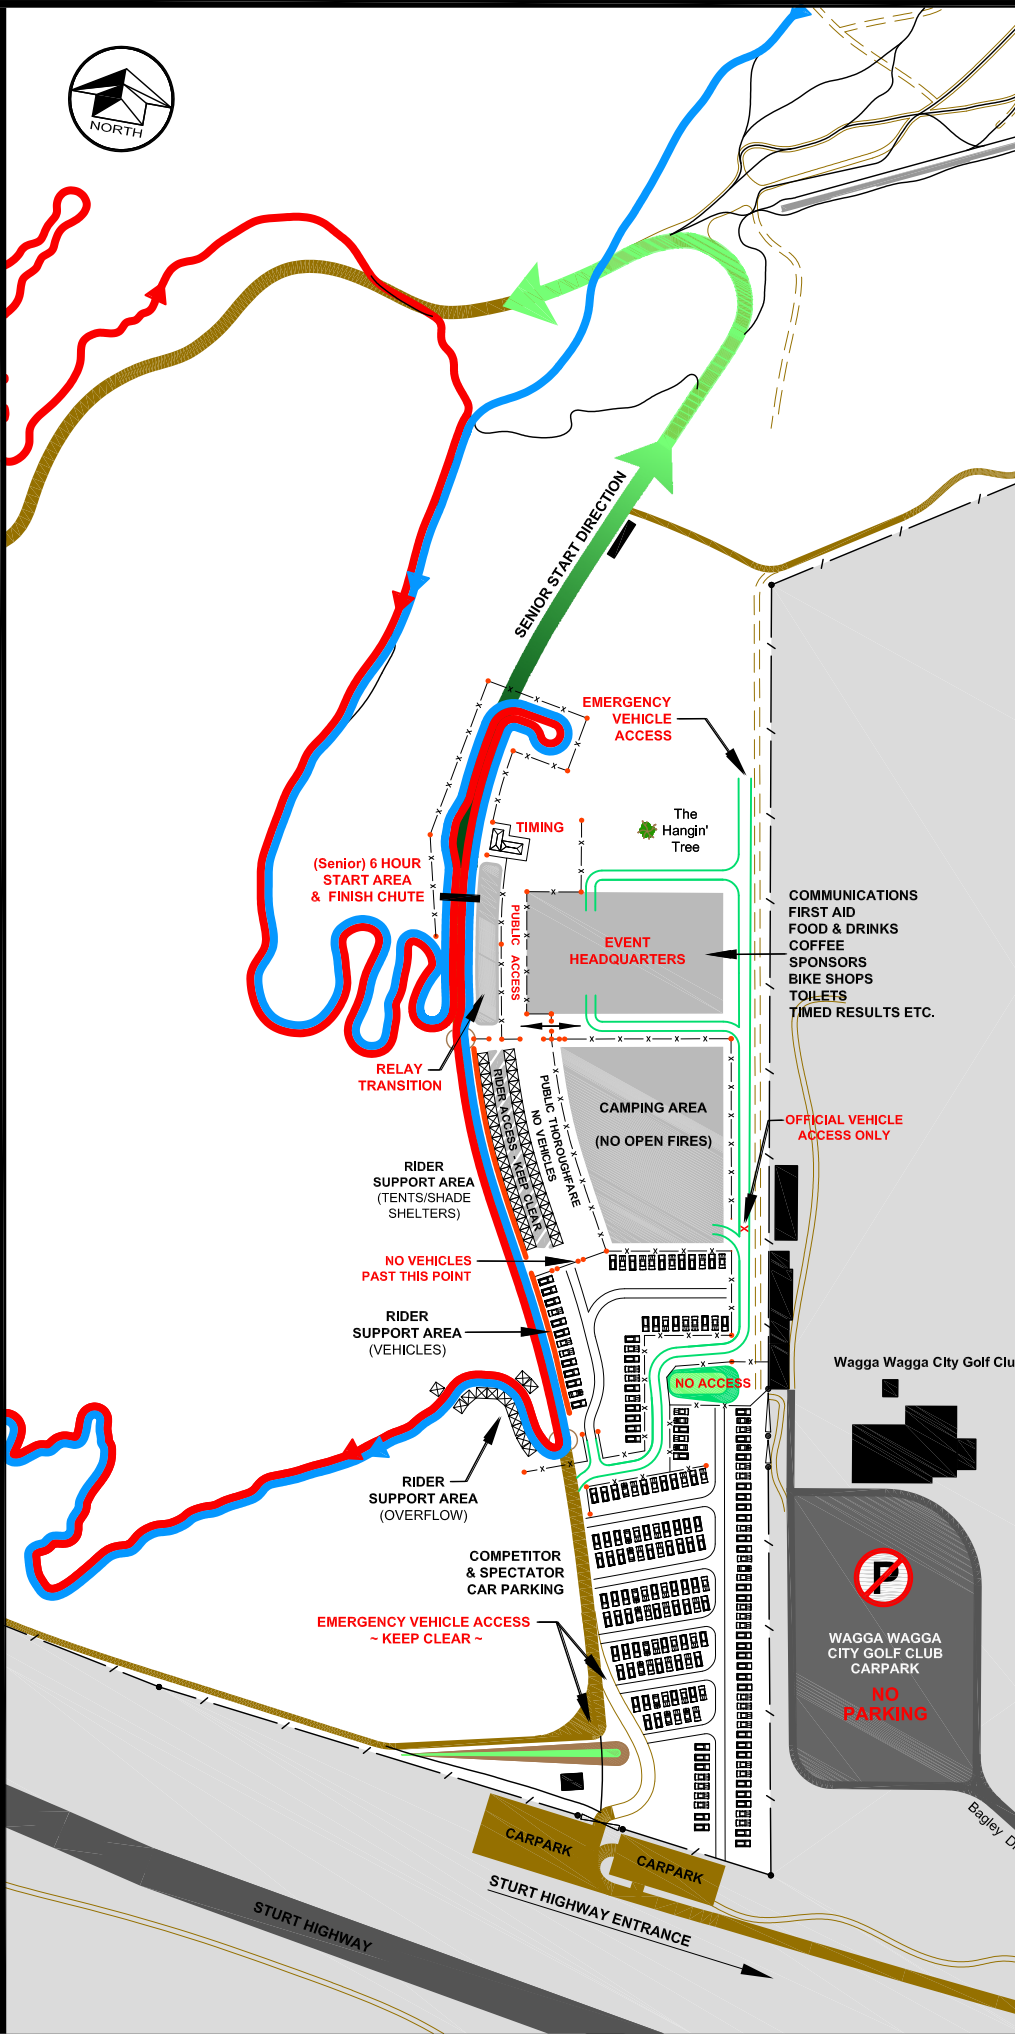

Pominalanna

MAP LEGEND

-  Senior 6 Hour Course
-  Junior (U12) Course
-  Single Track Trail
-  Existing 4WD Track
-  4WD Fire Trail
-  Gravel Road/Fire Trail
-  Sealed Road
-  Bunting Fence
-  Bollards/"Witches Hats"
-  Temporary Roadway
-  Car Parking
-  Tents/Shade Shelters
-  Boundary Fence
-  Fence Post/Gate
-  Distance Marker
-  Raceday Marshall/Radio
-  Parking/No Parking

Compiled : 2016

Drawn : August, 2016

WAGGA WAGGA

evocities

6 HOUR

MOUNTAIN BIKE ENDURO
4th SEPTEMBER, 2016

Presented by
MOUNTAIN BIKE WAGGA Inc.

PO Box 338
Wagga Wagga NSW 2650
www.mtbwagga.asn.au